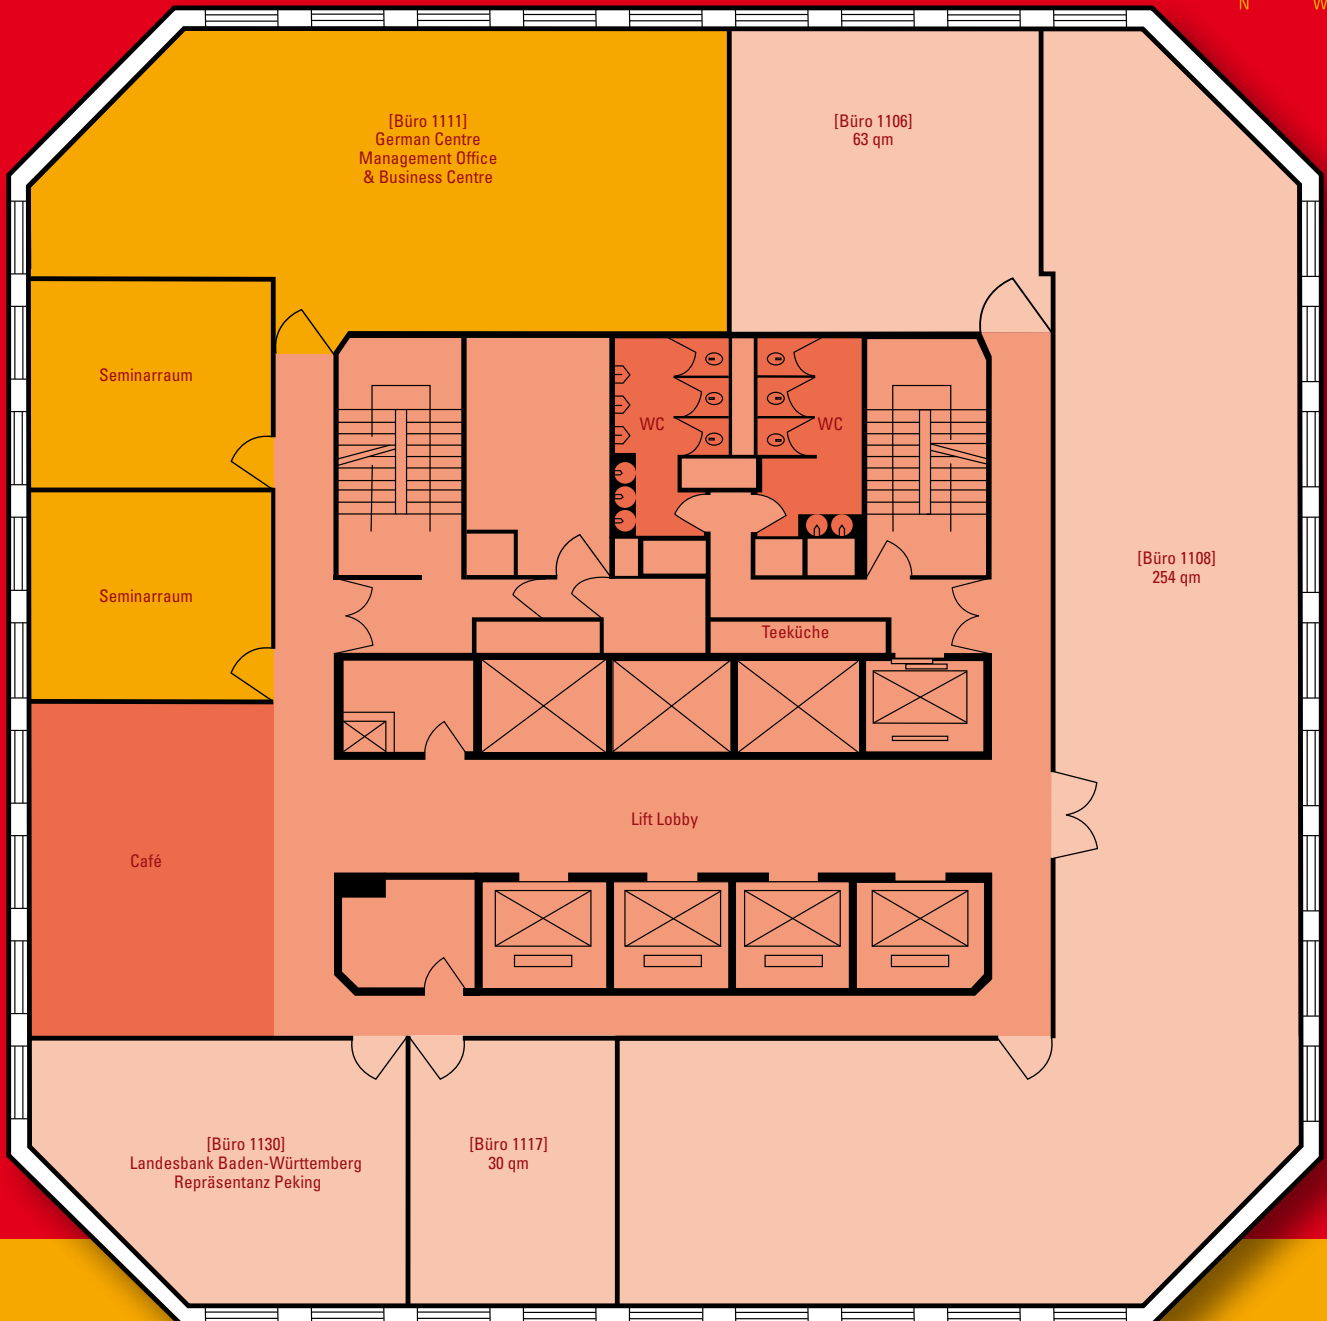

11. Stockwerk

Ihr Kontakt

in Peking

Tel.: +86 10 6590 69-19/-20/-21

beijing@germancentre.org.cn

in Stuttgart

Tel.: +49 711 127-74502

German Centre for Industry and Trade Beijing Co. Ltd.
11th Floor, Unit 1111, Landmark Tower 2,
8 North Dongsanhuan Road, Chaoyang District
100004 Beijing | VR China
www.germancentre.org.cn