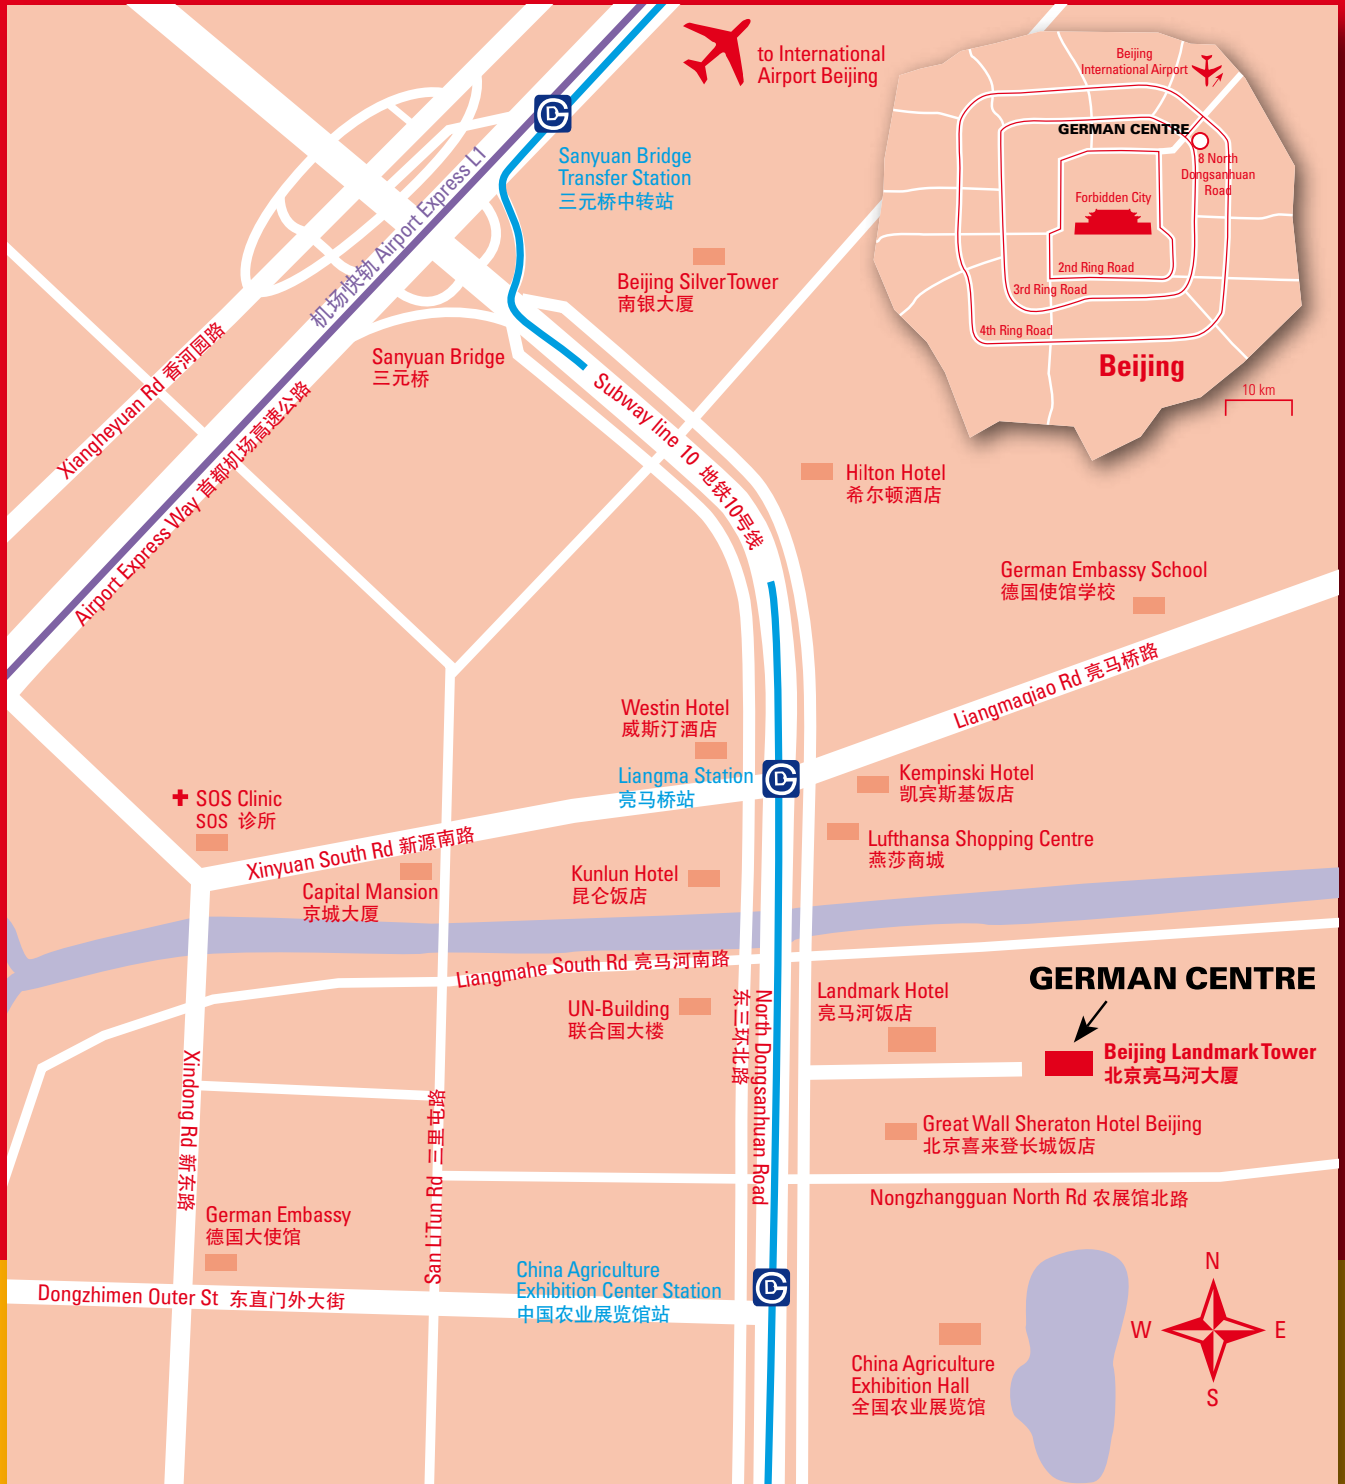

GERMAN CENTRE
FOR INDUSTRY AND TRADE

BEIJING

How to get to the German Centre Beijing

German Centre for Industry and Trade Beijing Co. Ltd.
11th Floor, Unit 1111, Landmark Tower 2,
8 North Dongsanhuan Road, Chaoyang District
100004 Beijing, PR China

北京德意志工商中心有限公司
朝阳区东三环北路8号
亮马河大厦2座11层1111室,
100004 北京 | 中国

Tel. 电话: +86 10 6590-69-19/-20/-21
Fax 传真: +86 10 6590-7768
www.germancentre.org.cn